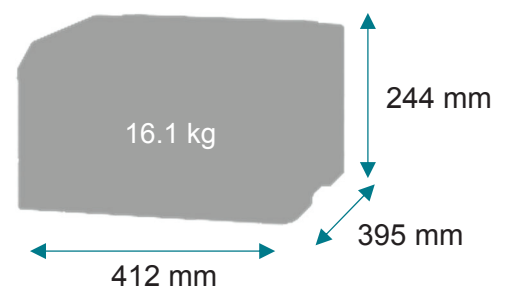

## Specifications

Printing	
Display	2-line All Points Addressable (APA) monochrome LCD display
Print Speed: Up to	Black: 24 ppm (A4) / Colour: 24 ppm (A4)
Time to First Page: As fast as	Black: 10.9 seconds / Colour: 10.9 seconds
Print Resolution	Black: 4800 Colour Quality, 600 x 600 dpi / Colour: 600 x 600 dpi, 4800 Colour Quality
Memory	512 MB
Hard Disk	Not Available
Supplies	
Print Cartridge Yields (up to)	4,500 -page Black High Yield Cartridge / 4,500 -page Colour (CMY) High Yield Cartridges / 1,500 -page Black Cartridge / 1,500 -page Colour (CMY) Cartridges
Cartridge(s) Shipping with Product	750 -page Black Toner Cartridge, 500 -page Colour (CMY) Toner Cartridge
Paper Handling	
Included Paper Handling	100-Sheet Output Bin, Integrated Duplex, Single-Sheet Manual Feed, 250-Sheet Input
Paper Input Capacity: Up to	250+1 pages 75 gsm
Paper Output Capacity: Up to	100 pages 75 gsm
Media Types Supported	Paper Labels, Card Stock, Plain Paper, Envelopes, Glossy Paper
Media Sizes Supported	A6, Oficio, 7 3/4 Envelope, 9 Envelope, JIS-B5, A4, Legal, A5, Hagaki Card, Letter, B5 Envelope, Statement, C5 Envelope, Executive, Universal, DL Envelope, Folio, 10 Envelope
General Information	
Standard Ports	802.11b/g/n Wireless, USB 2.0 Specification Hi-Speed Certified (Type B), Ethernet 10/100/1000 BaseTX (RJ-45)
Noise Level: Operating	Operating: 52 dBA (Print)
Specified Operating Environment <sup>*1</sup>	Humidity: 8 to 80% <sup>*2</sup> Relative Humidity, Temperature: 10 to 32°C <sup>*3</sup> (excluding faults caused by condensation)
Size (mm - H x W x D) / Weight (kg)	244 x 412 x 395 mm / 16.1 kg