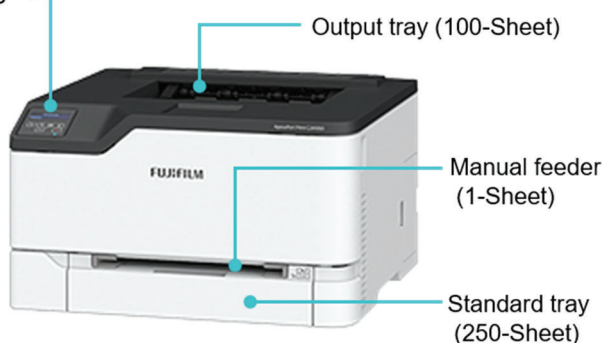

Ecology

- Standard two-sided printing saves paper
- Supports ECO mode for easy presetting of features that save paper and toner

2-line Monochrome LCD Display